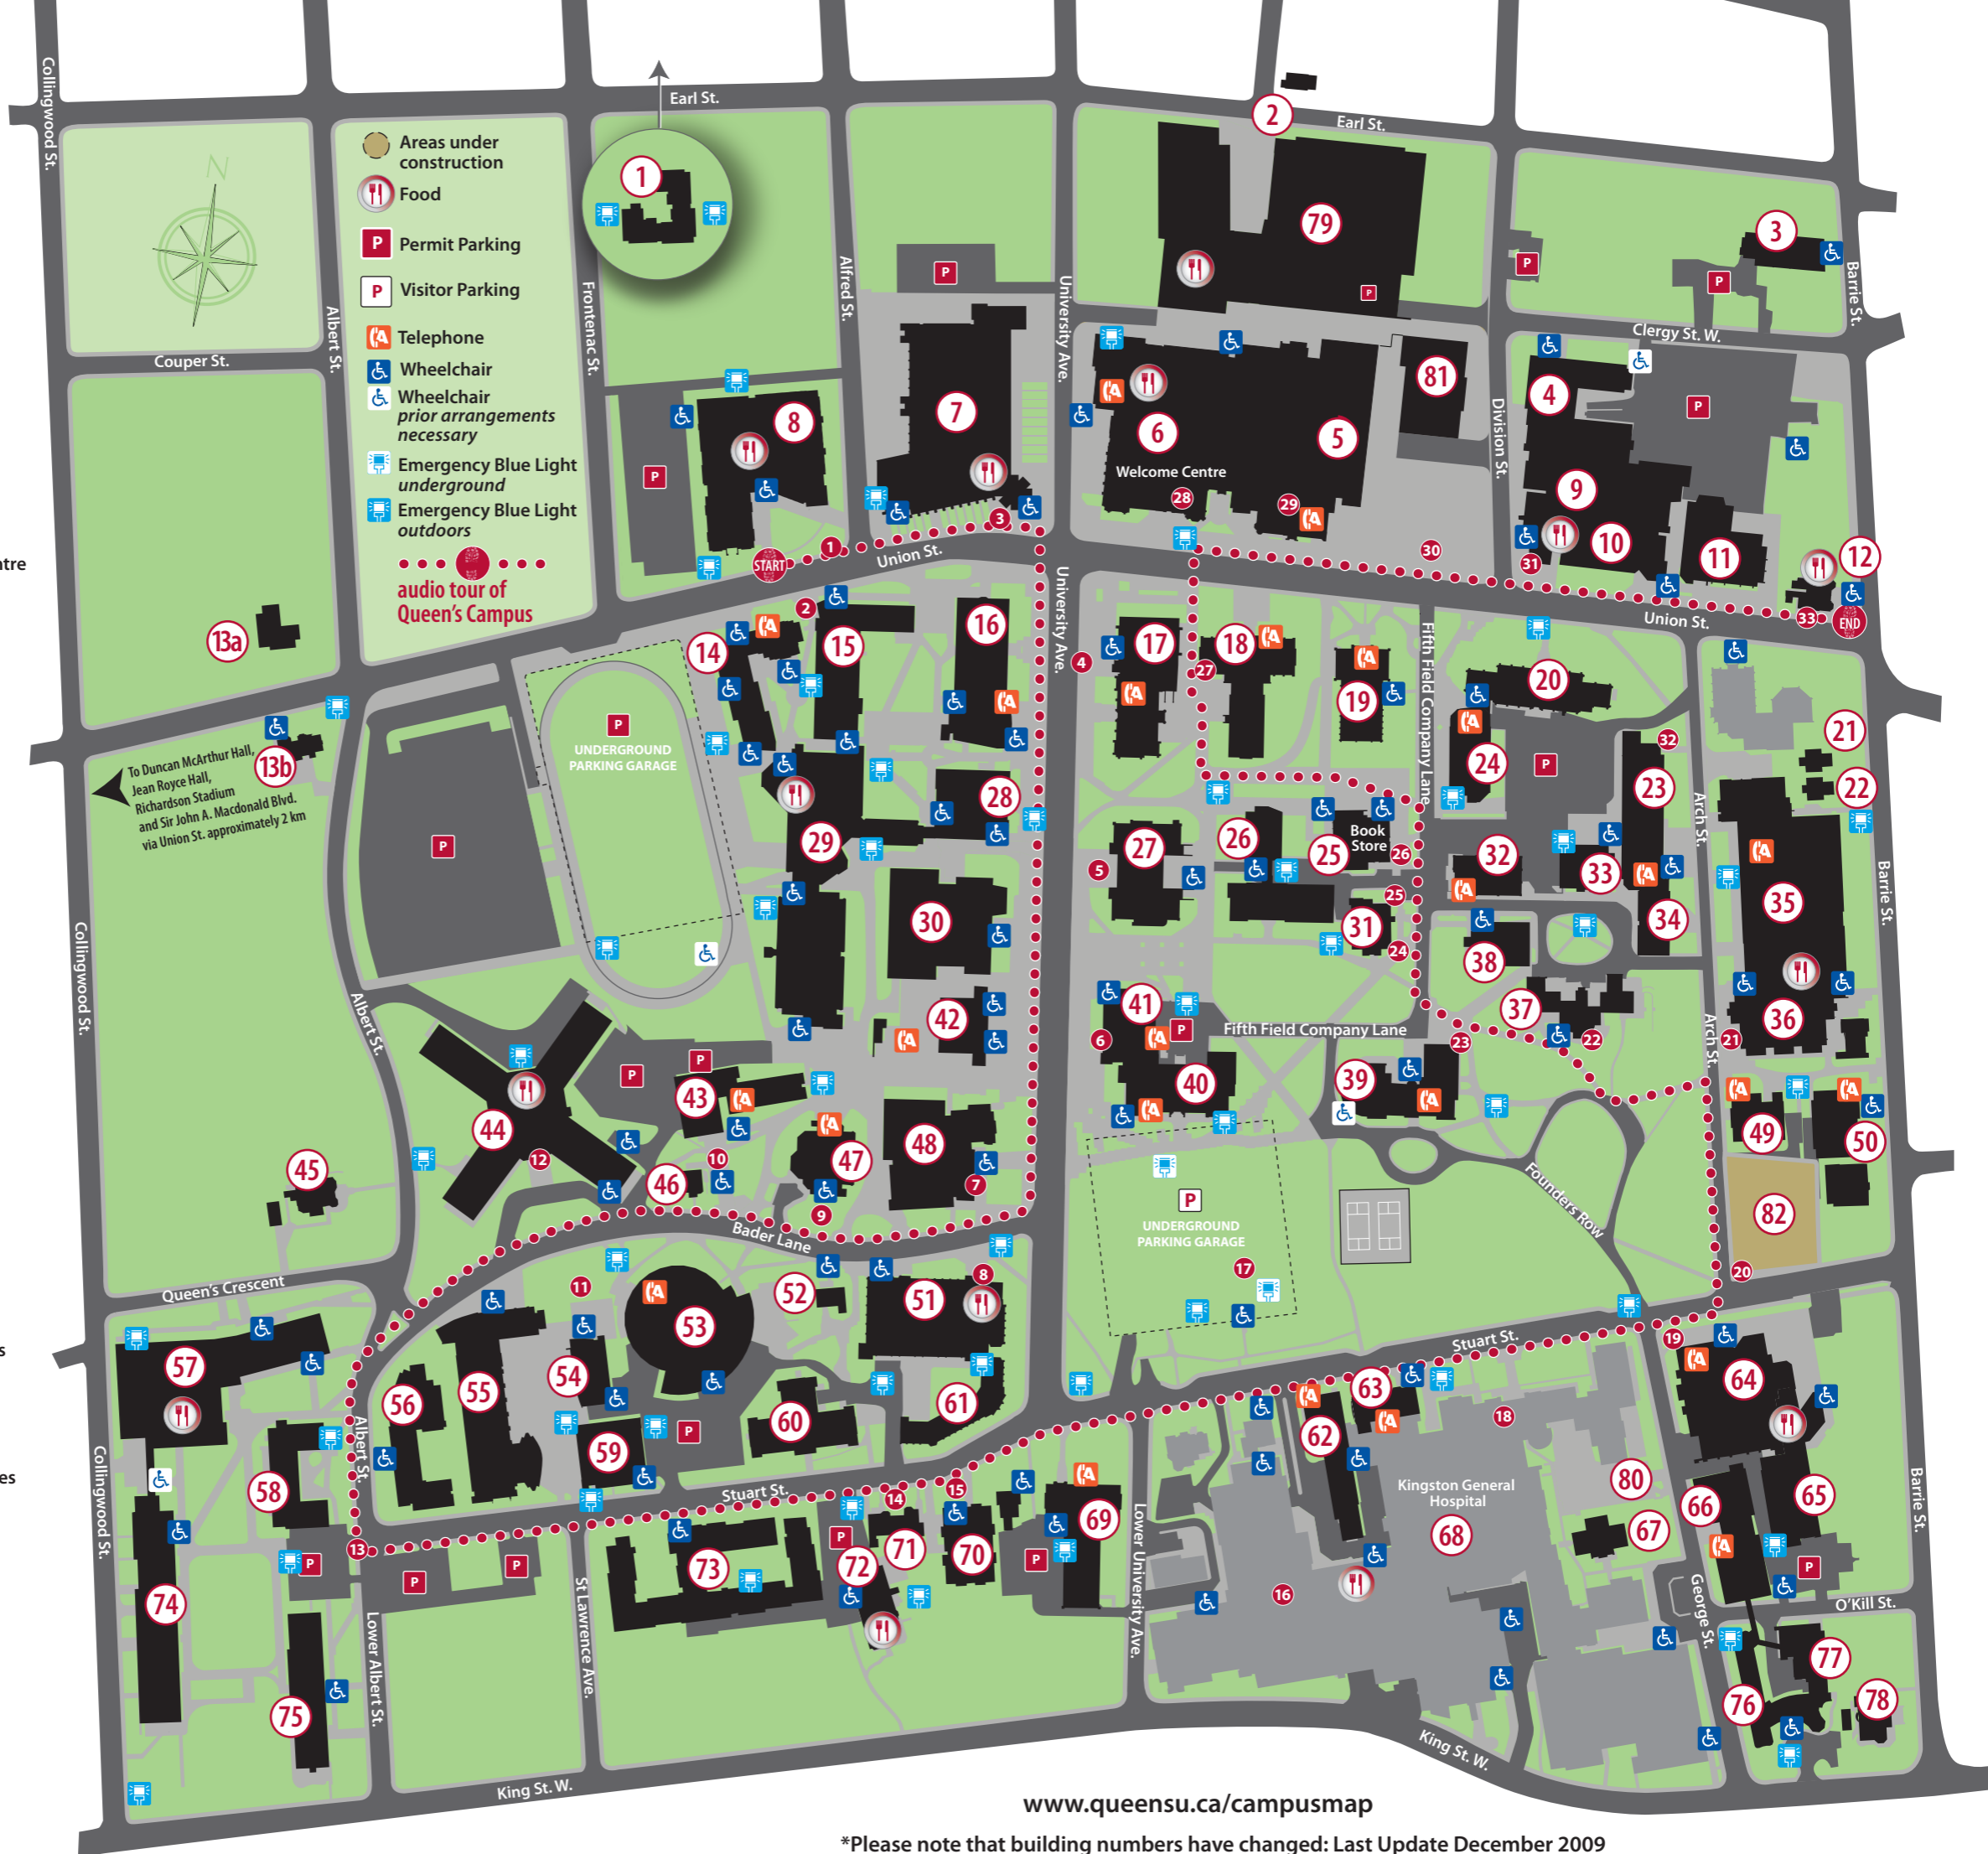

- 49 Abramsky Hall
- 61 Adelaide Hall
- 48 Agnes Etherington Art Centre
- 52 Ban Righ Centre
- 51 Ban Righ Hall
- 9 Beamish-Munro Hall
- 36 Biosciences Complex
- 64 Botterell Hall
- 24 Bruce Wing
- 65 Cancer Research Institute
- 50 Cataraqui Building
- 31 Carruthers Hall
- 54 Chernoff Auditorium
- 55 Chernoff Hall
- 60 Chown Hall
- 25 Clark Hall
- 2 Community Outreach Centre
- 34 Craine Building
- 17 Douglas Library
- 16 Dunning Hall
- 4 Dupuis Hall
- 35 Earl Hall
- 30 Ellis Hall
- 62 Etherington Hall
- 71 Film and Media
- 26 Fleming Hall
- 21 Four Directions Aboriginal Student Centre
- 80 GIDRU Wing
- 8 Goodes Hall
- 10 Goodwin Hall
- 74 Gordon-Brockington Hall
- 18 Gordon Hall
- 12 Grad Club
- 41 Grant Hall
- 46 Grey House
- 1 Harkness International Hall
- 47 Harrison-LeCaine Hall
- 23 Humphrey Hall
- 32 Jackson Hall
- 42 Jeffery Hall
- 6 John Deutsch University Centre
- 33 Kathleen Ryan Hall
- 40 Kingston Hall
- 68 Kingston General Hospital
- 70 LaSalle Building
- 57 Leonard Hall
- 73 Leggett Hall
- 66 Louise D Acton Building
- 3 MacGillivray Brown Hall
- 29 Mackintosh-Corry Hall
- 78 Macklem House
- 69 McLaughlin Hall
- 58 McNeill House
- 20 Miller Hall
- 75 Morris Hall
- 67 Museum of Health Care
- 19 Nicol Hall
- 38 Old Medical Building
- 27 Ontario Hall
- 5 Physical Education Centre
- 14 Policy Studies Building
- 79 Queen's Centre
- 13 Queen's Daycare (13a, 13b)
- 22 Queen's Quarterly/McGill-Queen's Press
- 77 Quinte Thousand Island Lodge
- 59 Rideau Building
- 28 Richardson Hall
- 63 Richardson Laboratory
- 45 School of English
- 81 School of Kinesiology and Health Studies
- 82 School of Medical Building
- 15 Sir John A Macdonald Hall
- 53 Stirling Hall
- 7 Stauffer Library
- 37 Summerhill
- 39 Theological Hall
- 72 University Club
- 44 Victoria Hall
- 76 Waldron Tower
- 11 Walter Light Hall
- 43 Watson Hall
- 56 Watts Hall