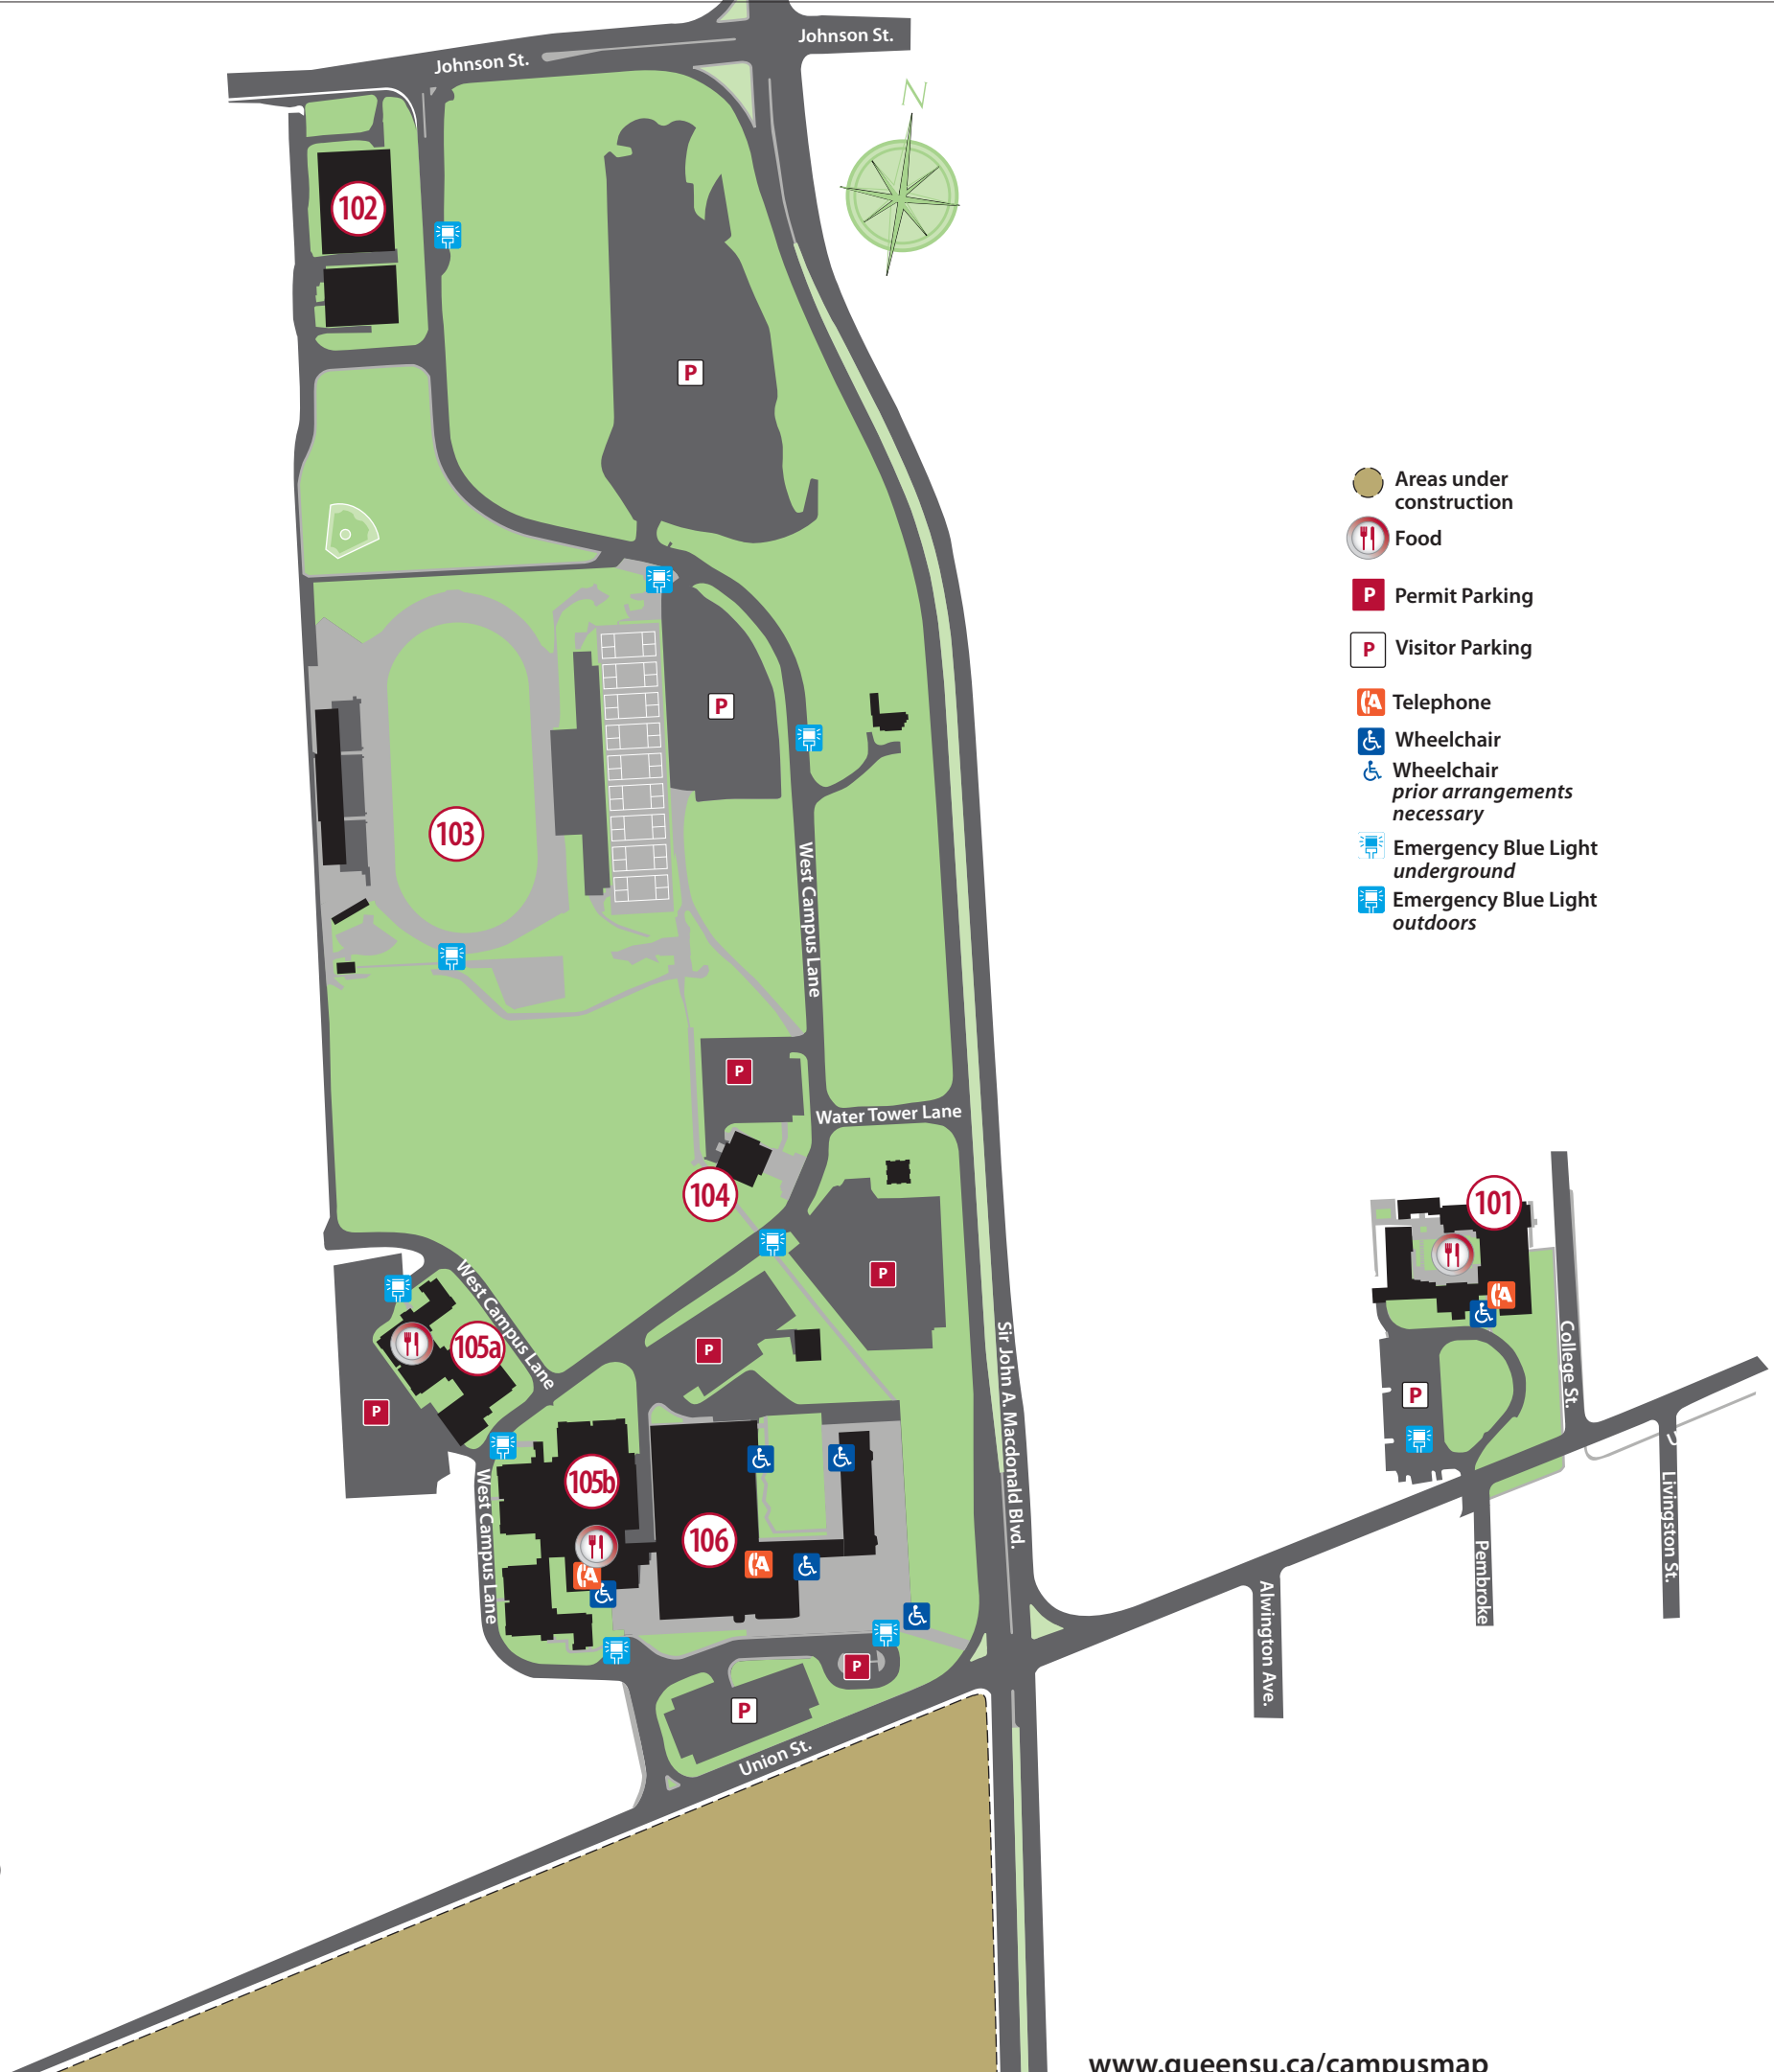

- Areas under construction
- Food
- Permit Parking
- Visitor Parking
- Telephone
- Wheelchair
- Wheelchair prior arrangements necessary
- Emergency Blue Light underground
- Emergency Blue Light outdoors

- 102 Coastal Engineering Lab
- 101 Donald Gordon Centre
- 106 Duncan McArthur Hall
- 105 Jean Royce Hall (105a, 105b)
- 104 John Orr Tower
- 103 Richardson Stadium